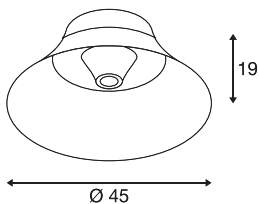

BATO 45 CW

Indoor surface-mounted ceiling light, brass, E27, max. 60W

The ceiling lights in the BATO family are available in two sizes and three colour variants. You can also choose between built-in LED light sources and an E27 socket. The range is completed with associated wall lights and pendants. The BATO is supplied ready for direct connection to a 230V mains power supply.

TECHNICAL DATA

Item no.:	1000445
Socket	E27
Number of sockets	1
Primary nominal voltage	220-240V ~50/60Hz mA/V
Height	19 cm
Diameter	45 cm
Net weight	1.753 kg
Gross weight	3.024 kg
IP Code	IP 20
Safety class	I
Assembly	Surface
Assembly details	Ceiling, Wall
Wattage	60 W
Color	gold
BIG WHITE Page	288

Recommended lamp

1005305	A60 E27 Mirrorhead , chrome LED light, 7.5W 2700K CRI90 180°
1005306	G125 E27 Mirrorhead , chrome LED light, 7.5W 2700K CRI90 180°