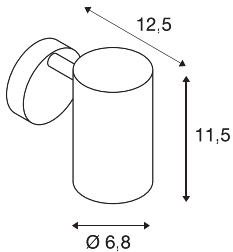

## ENOLA\_B

wall light, QPAR51, with switch, brass, max. 50W

The ENOLA\_B wall and ceiling light comes in several colour variants and impresses with its elegant conical lamp shade and its puristic appearance for a wide range of accent lighting. The luminaire is made of aluminium and steel and, thanks to the GU10 socket, is suitable for both halogen and LED lamps. The luminaire is ready to be connected to a 230V supply.

## TECHNICAL DATA

Item no.:	1000731
Socket	GU10
Lamp	QPAR51
Number of sockets	1
Lamps included	No
Primary nominal voltage	220-240V ~50/60Hz mA/V
Tilt range	90 °
Horizontal rotation range	350 °
Width	9 cm
Height	11.4 cm
Depth	13 cm
Net weight	0.471 kg
Gross weight	0.624 kg
IP Code	IP 20
Safety class	I
Assembly	Surface
Assembly details	Wall
Wattage	50 W
Color	gold
BIG WHITE Page	217