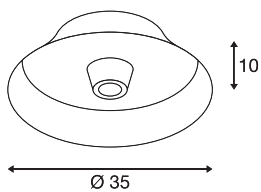

BATO 35 CW

Indoor surface-mounted wall and ceiling light, black, E27, max. 60W

The wall lights in the BATO family are available in two sizes and three colour variants. You can also choose between built-in LED light sources and an E27 socket. The range is completed with associated pendants lights and ceiling lights. The BATO is supplied ready for direct connection to a 230V mains power supply.

TECHNICAL DATA

Item no.:	1000746
Socket	E27
Number of sockets	1
Primary nominal voltage	220-240V ~50/60Hz mA/V
Height	10 cm
Diameter	35 cm
Net weight	1.013 kg
Gross weight	2.056 kg
IP Code	IP 20
Safety class	I
Assembly	Surface
Assembly details	Ceiling, Wall
Wattage	60 W
Color	black
BIG WHITE Page	333

Recommended lamp

1005305	A60 E27 Mirrorhead , chrome LED light, 7.5W 2700K CRI90 180°
1005306	G125 E27 Mirrorhead , chrome LED light, 7.5W 2700K CRI90 180°