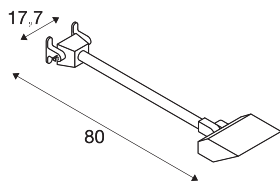

TODAY

outdoor display fitting, LED, 4000K, black, long, IP65

The powerful display fitting TODAY is made of painted aluminium which covers the built-in LED. The lamp head can be tilted and is mounted on a straight beam. With protection class IP65, it is suitable for outdoor use. The electrical connection of the luminaire, which comes in black, white and silver-grey, is made directly to the 230V mains power supply. This luminaire has a built-in, powerful 29W LED lamp.

TECHNICAL DATA

Item no.:	1000880
Primary nominal voltage	220-240V ~50/60Hz mA/V
Secondary power / secondary voltage	640mA
Width	17.7 cm
Height	23.2 cm
Depth	66.6 cm
Net weight	1.772 kg
Gross weight	2.147 kg
IP Code	IP 65
Safety class	I
Impact resistance class	IK02
Impact resistance	0,2 Joule
Assembly	Surface
Assembly details	Wall
Wattage	29 W
Lumen	2800 lm
Colour temperature	4000 Kelvin
Beam angle	140 °
Color	black
CRI	70
LXXBXX data	L70B50
BIG WHITE Page	665