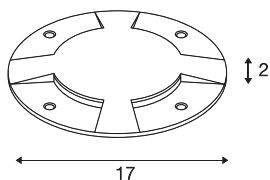

BIG PLOT cover

4 outlets, stainless steel 316

Strong effect and orientation lighting is made possible by the LED PLOT module. Together with this BIG PLOT cover made of 316 stainless steel, extraordinary lighting effects can be created. In stainless steel, the decorative component convinces with its high quality. At the same time, it is optimally protected thanks to protection class IP 20.

TECHNICAL DATA

Item no.:	1001255
Height	2 cm
Diameter	17 cm
Net weight	0.849 kg
Gross weight	0.968 kg
IP Code	IP 20
Assembly	Surface
Assembly details	Ground
Color	stainless steel
BIG WHITE Page	728