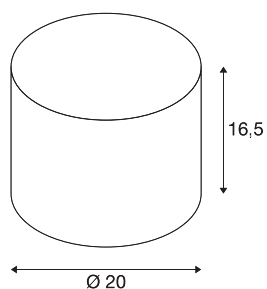

FENDA shade Ø 20cm

round, black/copper

FENDA lamp shade with 165 mm diameter and 200 mm height in black/ copper.

TECHNICAL DATA

| | |
|----------------|----------|
| Item no.: | 1001452 |
| Height | 16.5 cm |
| Diameter | 20 cm |
| Net weight | 0.198 kg |
| Gross weight | 0.409 kg |
| IP Code | IP 20 |
| Color | copper |
| BIG WHITE Page | 218 |