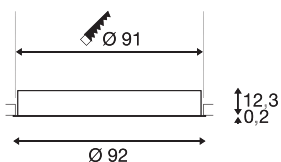

MEDO 90 DL

LED Indoor recessed ceiling light, framed version, white, 3000/4000K

The MEDO FRAME variants round off the recessed lights in the MEDO series. The MEDO FRAME lights blend into any room perfectly, just like the frameless versions. Understated yet still powerful, they provide bright illumination. Supplemented by two additional drivers, the TRIAC recessed variant becomes dimmable and can be integrated in DALI systems.

TECHNICAL DATA

Item no.:	1001908
Secondary power / secondary voltage	1000/1050mA
Height	12.5 cm
Diameter	92 cm
Installation diameter	91 cm
Installation depth	21 cm
Net weight	10.311 kg
Gross weight	14.387 kg
IP Code	IP 20
Safety class	III
Assembly	Recessed
Assembly details	Ceiling
Wattage	72 W
Lumen	10150 lm
Colour temperature	3000/4000 Kelvin
Beam angle	105 °
Color	white
CRI	80
UGR ≤	22
LXXBXX data	L70B50
Maximum ambient temperature	40 °C
BIG WHITE Page	417