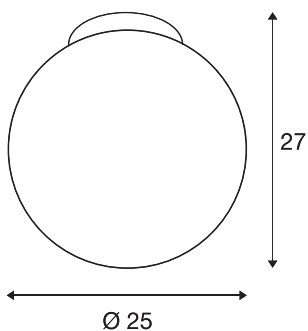

## ROTOBALL 25 CL

Indoor surface-mounted ceiling light, E27, white, max. 24W

The spherical ROTOBALL 25 240V ceiling light consists of a lamp shade made from temperature-resistant plastic, which is visually complemented by a silver grey, steel mounting bracket. The voluminous lamp shade provides homogeneous illumination characteristics in combination with the standard E27 socket for the energy-saving or LED lamps that are used. The package includes an appropriate ceiling plate. The ROTOBALL 25 ceiling light is therefore ready for direct connection to a 230V mains voltage supply.

## TECHNICAL DATA

|                             |                        |
|-----------------------------|------------------------|
| Item no.:                   | 1002051                |
| Socket                      | E27                    |
| Number of sockets           | 1                      |
| Primary nominal voltage     | 220-240V ~50/60Hz mA/V |
| Height                      | 27 cm                  |
| Diameter                    | 25 cm                  |
| Net weight                  | 0.794 kg               |
| Gross weight                | 1.326 kg               |
| IP Code                     | IP 20                  |
| Safety class                | I                      |
| Assembly                    | Surface                |
| Assembly details            | Ceiling                |
| Wattage                     | 24 W                   |
| Color                       | white                  |
| Maximum ambient temperature | 40 °C                  |
| BIG WHITE Page              | 289                    |