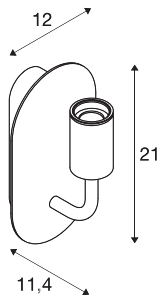

## FITU WL

Indoor surface-mounted wall light, E27, white, max. 24W

The FITU table lamp from our MIX & MATCH System is available in various colours. The FITU product family impresses with its wide variety of application possibilities. With its built-in E27 socket, the luminaire is suitable for both LED and energy-saving bulbs. The electrical connection is made directly to the 230V mains supply.

## TECHNICAL DATA

Item no.:	1002147
Socket	E27
Number of sockets	1
Primary nominal voltage	220-240V ~50/60Hz mA/V
Width	12 cm
Height	21 cm
Depth	11.4 cm
Net weight	0.839 kg
Gross weight	1.082 kg
IP Code	IP 20
Safety class	I
Assembly	Surface
Assembly details	Wall
Wattage	24 W
Color	white
Maximum ambient temperature	30 °C
BIG WHITE Page	214