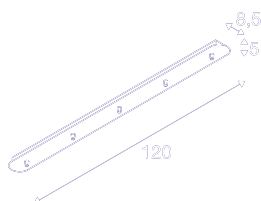

FITU five-way canopy

long, soft gold

The long FITU ceiling plate is available in various colour variants with three or five outlets, and can be combined with any FITU E27 pendants. Delivered with corresponding strain relief.

TECHNICAL DATA

Item no.:	1002265
Nominal voltage	230V ~50Hz V
Length	120 cm
Width	8.5 cm
Height	5 cm
Net weight	2.039 kg
Gross weight	2.677 kg
IP Code	IP 20
Safety class	I
Assembly	Surface
Assembly details	Ceiling
Color	gold
BIG WHITE Page	151