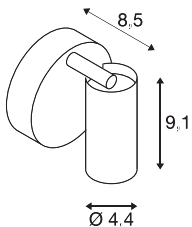

FITU

indoor wall and ceiling recessed light, E27, white

The swivelling FITU wall and ceiling light is available in various colours and is from our MIX & MATCH system. The FITU product family impresses with its wide variety of application possibilities. Thanks to the fitted E27 socket, the luminaire is suitable for LED and energy-saving lamps. The electrical connection is made directly to the 230V mains supply.

TECHNICAL DATA

Item no.:	1002584
Socket	E27
Number of sockets	1
Primary nominal voltage	220-240V ~50/60Hz mA/V
Tilt range	120 °
Horizontal rotation range	330 °
Length	9.1 cm
Height	8.5 cm
Diameter	4.4 cm
Net weight	0.331 kg
Gross weight	0.471 kg
IP Code	IP 20
Safety class	I
Assembly	Surface
Assembly details	Ceiling, Wall
Wattage	60 W
Color	white
Maximum ambient temperature	30 °C
BIG WHITE Page	318