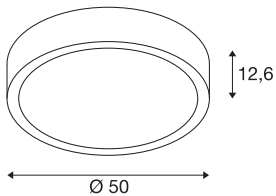

TECHNICAL DATA

Item no.:	1002858
Primary nominal voltage	200-240V ~50/60Hz mA/V
Secondary power / secondary voltage	24V
Height	12.6 cm
Diameter	50 cm
Net weight	4.914 kg
Gross weight	6.387 kg
IP Code	IP 20
Safety class	I
Assembly	Surface
Assembly details	Ceiling, Wall
Wattage	34 W
Lumen	2450 - 2750 lm
Colour temperature	2700-6500 Kelvin
Beam angle	110 °
CRI	80
UGR ≤	19
LXXBXX data	L70B50
Minimum ambient temperature	-20 °C
Maximum ambient temperature	40 °C
BIG WHITE Page	785