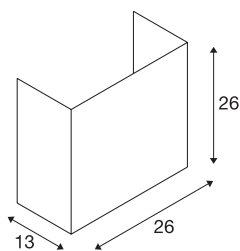

ACCANTO SQUARE E27

Indoor surface-mounted wall light white

Stylishly manufactured steel and textile elements give the ACCANTO wall light its unmistakable charm. The textile lampshade with the rectangular design, which is available in white or black, ensures that the lamp which is used has homogeneous lighting attributes. We give you the choice thanks to the installed E27 lamp socket. Regardless of whether you want to use an LED lamp, an energy-saving lamp, or a normal commercial incandescent lamp. The wall light is supplied ready for connection to a 230V mains power supply.

TECHNICAL DATA

Item no.:	1002943
Socket	E27
Number of sockets	1
Primary nominal voltage	220-240V ~50/60Hz mA/V
Length	26 cm
Height	26 cm
Depth	13 cm
Net weight	0.692 kg
Gross weight	1.104 kg
IP Code	IP 20
Safety class	I
Assembly	Surface
Assembly details	Wall
Wattage	40 W
Color	white
Maximum ambient temperature	40 °C
BIG WHITE Page	221