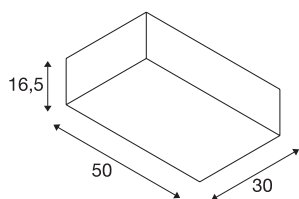

## ACCANTO SQUARE E27

Indoor surface-mounted ceiling light black

Stylishly manufactured steel and textile elements give the ACCANTO ceiling light its unmistakable charm. The textile lampshade with the rectangular design, which is available in white or black, ensures that the lamp which is used has homogeneous lighting attributes. We give you the choice thanks to the installed E27 lamp socket. Regardless of whether you want to use an LED lamp, an energy-saving lamp, or a normal commercial incandescent lamp. The ceiling light is supplied ready to be connected to a 230V mains power supply.

## TECHNICAL DATA

Item no.:	1002944
Socket	E27
Number of sockets	2
Primary nominal voltage	220-240V ~50/60Hz mA/V
Length	50 cm
Width	30 cm
Height	16.5 cm
Net weight	1.601 kg
Gross weight	2.448 kg
IP Code	IP 20
Safety class	I
Assembly	Surface
Assembly details	Ceiling
Wattage	40 W
Color	black
Maximum ambient temperature	40 °C
BIG WHITE Page	279