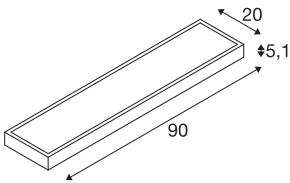

NEW FLAT

indoor LED wall light, RGBW, white

The NEW FLAT wall-mounted light is an intelligent light solution for homes, hotels, restaurants, cafés, and shops. Thanks to the ZigBee @ 3.0 standard, it is compatible with many smart home systems as well as the SLV VALETO® system.; It can therefore easily be controlled via remote control, app, or voice command. Thanks to its choice of colours, it can produce lighting to suit the mood. The blend of direct and indirect lighting ensures that it is perceived as exceptionally pleasant. It also features a winning design: the light features a load capacity of up to 3kg, and can therefore be used as a shelf. With its flat shape, this aluminium light in the NEW FLAT series cuts a slim figure on any wall.;

TECHNICAL DATA

Item no.:	1003022
Number of different light outlets	2
Primary nominal voltage	220-240V ~50/60Hz mA/V
Secondary power / secondary voltage	24V
Width	90 cm
Height	5.1 cm
Depth	20 cm
Net weight	2.824 kg
Gross weight	3.545 kg
IP Code	IP 20
Safety class	I
Assembly	Surface
Assembly details	Wall
Wattage	9 W
Lumen	500 lm
Colour temperature	3000 Kelvin
Beam angle	115 °
Color	white
CRI	90
LXXBXX data	L70B50
Minimum ambient temperature	-20 °C
Maximum ambient temperature	45 °C