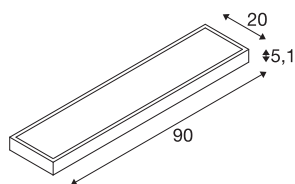

NEW FLATWL

Indoor LED wall-mounted light alu RGBW

The NEW FLAT wall-mounted light is an intelligent light solution for homes, hotels, restaurants, cafés, and shops. Thanks to the ZigBee @ 3.0 standard, it is compatible with many smart home systems as well as the SLV VALETO® system.; It can therefore easily be controlled via remote control, app, or voice command. Thanks to its choice of colours, it can produce lighting to suit the mood. The blend of direct and indirect lighting ensures that it is perceived as exceptionally pleasant. It also features a winning design: the light features a load capacity of up to 3kg, and can therefore be used as a shelf. With its flat shape, this aluminium light in the NEW FLAT series cuts a slim figure on any wall.;

TECHNICAL DATA

Item no.:	1003023
Number of different light outlets	2
Primary nominal voltage	220-240V ~50/60Hz mA/V
Secondary power / secondary voltage	24V
Width	90 cm
Height	5.1 cm
Depth	20 cm
Net weight	2.728 kg
Gross weight	3.464 kg
IP Code	IP 20
Safety class	I
Assembly	Surface
Assembly details	Wall
Wattage	9 W
Lumen	500 lm
Colour temperature	3000 Kelvin
Beam angle	115 °
Color	aluminium
CRI	90
LXXBXX data	L70B50
Minimum ambient temperature	-20 °C
Maximum ambient temperature	45 °C