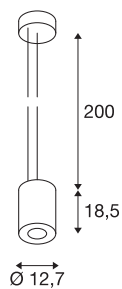

SUPROS PD

Indoor LED pendant, round, black, 3000K, 60° reflector, CRI90, 2600lm

The SUPROS light series impresses with its multitude of possible applications, excellent LED technology and its harmonious design. With its very high luminous flux, the SUPROS product family is ideally suited to replace power-hungry, conventional lighting installations. The wide-area reflector included in the delivers can be replaced by reflectors with narrower beam angles which are optionally available. This can be done without the need for tools. With the factory-installed LED driver, all the luminaires in the series are suitable for direct connection to the 230V mains supply.

TECHNICAL DATA

Item no.:	1003275
Primary nominal voltage	220-240V ~50/60Hz mA/V
Secondary power / secondary voltage	750mA
Pendant length	200 cm
Height	18.5 cm
Diameter	12.7 cm
Net weight	1.622 kg
Gross weight	1.748 kg
IP Code	IP 20
Safety class	I
Assembly	Surface
Assembly details	Ceiling
Wattage	31 W
Lumen	2600 lm
Colour temperature	3000 Kelvin
Beam angle	60 °
Color	black
CRI	90
LXXBXX data	L70B50
Ambient temperature	25 °C
BIG WHITE Page	148