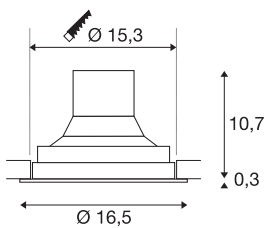

TECHNICAL DATA

Item no.:	1003303
Primary nominal voltage	220-240V ~50/60Hz mA/V
Secondary power / secondary voltage	750mA
Height	11 cm
Diameter	16.5 cm
Installation diameter	15.3 cm
Installation depth	10.7 cm
Net weight	0.933 kg
Gross weight	1.088 kg
IP Code	IP 20
Safety class	II
Assembly	Recessed
Assembly details	Ceiling
Wattage	31 W
Lumen	2700 lm
Colour temperature	4000 Kelvin
Beam angle	60 °
Color	black
CRI	90
LXXBXX data	L70B50
Ambient temperature	25 °C
BIG WHITE Page	384