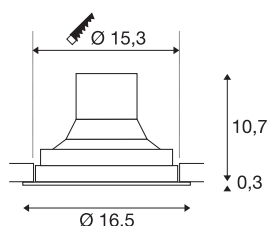

SUPROS

Indoor LED recessed ceiling light white round 4000K
60° CRI90 2700lm

The SUPROS light series impresses with its multitude of possible applications, excellent LED technology and its harmonious design. With its very high luminous flux, the SUPROS product family is ideally suited to replace power-hungry, conventional lighting installations. The wide-area reflector included in the delivers can be replaced by reflectors with narrower beam angles which are optionally available. This can be done without the need for tools. With the factory-installed LED driver, all the luminaires in the series are suitable for direct connection to the 230V mains supply.

TECHNICAL DATA

Item no.:	1003304
Primary nominal voltage	220-240V ~50/60Hz mA/V
Secondary power / secondary voltage	750mA
Height	11 cm
Diameter	16.5 cm
Installation diameter	15.3 cm
Installation depth	10.7 cm
Net weight	0.929 kg
Gross weight	1.06 kg
IP Code	IP 20
Safety class	II
Assembly	Recessed
Assembly details	Ceiling
Wattage	31 W
Lumen	2700 lm
Colour temperature	4000 Kelvin
Beam angle	60 °
Color	white
CRI	90
LXXBXX data	L70B50
Ambient temperature	25 °C
BIG WHITE Page	384