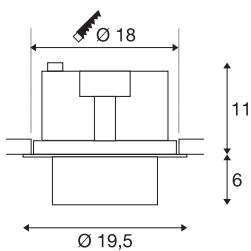

## TECHNICAL DATA

Item no.:	1003308
Primary nominal voltage	220-240V ~50/60Hz mA/V
Secondary power / secondary voltage	750mA
Height	17 cm
Diameter	19.5 cm
Installation diameter	18 cm
Installation depth	11.5 cm
Net weight	1.554 kg
Gross weight	1.696 kg
IP Code	IP 20
Safety class	II
Assembly	Recessed
Assembly details	Ceiling
Wattage	31 W
Lumen	2600 lm
Colour temperature	3000 Kelvin
Beam angle	60 °
Color	white
CRI	90
LXXBXX data	L70B50
Ambient temperature	25 °C
BIG WHITE Page	386