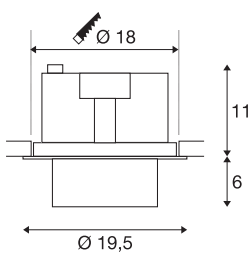

TECHNICAL DATA

Item no.:	1003309
Primary nominal voltage	220-240V ~50/60Hz mA/V
Secondary power / secondary voltage	950mA
Height	17 cm
Diameter	19.5 cm
Installation diameter	18 cm
Installation depth	11.5 cm
Net weight	1.536 kg
Gross weight	1.678 kg
IP Code	IP 20
Safety class	II
Assembly	Recessed
Assembly details	Ceiling
Wattage	36 W
Lumen	3380 lm
Colour temperature	3000 Kelvin
Beam angle	60 °
Color	black
CRI	90
LXXBXX data	L70B50
Ambient temperature	25 °C
BIG WHITE Page	387