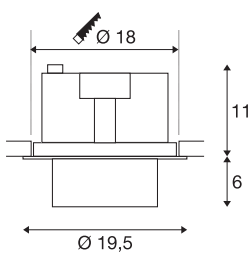

TECHNICAL DATA

Item no.:	1003311
Primary nominal voltage	220-240V ~50/60Hz mA/V
Secondary power / secondary voltage	750mA
Height	17 cm
Diameter	19.5 cm
Installation diameter	18 cm
Installation depth	11.5 cm
Net weight	1.516 kg
Gross weight	1.69 kg
IP Code	IP 20
Safety class	II
Assembly	Recessed
Assembly details	Ceiling
Wattage	31 W
Lumen	2700 lm
Colour temperature	4000 Kelvin
Beam angle	60 °
Color	black
CRI	90
LXXBXX data	L70B50
Ambient temperature	25 °C
BIG WHITE Page	386