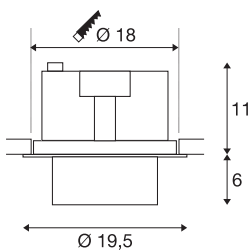

TECHNICAL DATA

Item no.:	1003312
Primary nominal voltage	220-240V ~50/60Hz mA/V
Secondary power / secondary voltage	750mA
Height	17 cm
Diameter	19.5 cm
Installation diameter	18 cm
Installation depth	11.5 cm
Net weight	1.51 kg
Gross weight	1.666 kg
IP Code	IP 20
Safety class	II
Assembly	Recessed
Assembly details	Ceiling
Wattage	31 W
Lumen	2700 lm
Colour temperature	4000 Kelvin
Beam angle	60 °
Color	white
CRI	90
LXXBXX data	L70B50
Ambient temperature	25 °C
BIG WHITE Page	386