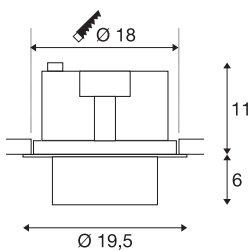

TECHNICAL DATA

Item no.:	1003313
Primary nominal voltage	220-240V ~50/60Hz mA/V
Secondary power / secondary voltage	950mA
Height	17 cm
Diameter	19.5 cm
Installation diameter	18 cm
Installation depth	11.5 cm
Net weight	1.548 kg
Gross weight	1.69 kg
IP Code	IP 20
Safety class	II
Assembly	Recessed
Assembly details	Ceiling
Wattage	36 W
Lumen	3520 lm
Colour temperature	4000 Kelvin
Beam angle	60 °
Color	black
CRI	90
LXXBXX data	L70B50
Ambient temperature	25 °C
BIG WHITE Page	387