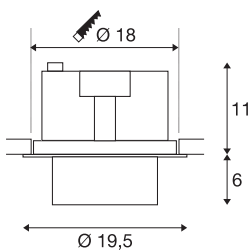

TECHNICAL DATA

Item no.:	1003314
Primary nominal voltage	220-240V ~50/60Hz mA/V
Secondary power / secondary voltage	950mA
Height	17 cm
Diameter	19.5 cm
Installation diameter	18 cm
Installation depth	11.5 cm
Net weight	1.548 kg
Gross weight	1.691 kg
IP Code	IP 20
Safety class	II
Assembly	Recessed
Assembly details	Ceiling
Wattage	36 W
Lumen	3520 lm
Colour temperature	4000 Kelvin
Beam angle	60 °
Color	white
CRI	90
LXXBXX data	L70B50
Ambient temperature	25 °C
BIG WHITE Page	387