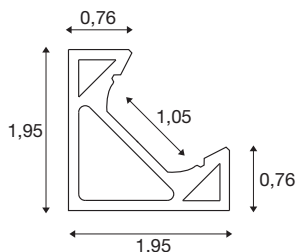

## GRAZIA 10 EDGE

2m white

The GRAZIA EDGE profile fits perfectly in every corner. The combination of the GRAZIA EDGE profile with the GRAZIA FLEXSTRIP enables you to create a wide variety of lighting scenarios. In the in-house SLV design, the EDGE profile is available in a length of 2 metres with matching end caps and mounting clips. But it isn't just suitable for private areas. It sets no limits to creative interior design with light.

### TECHNICAL DATA

Item no.:	1004890
Length	200 cm
Width	1.95 cm
Height	1.95 cm
Net weight	0.563 kg
Gross weight	0.851 kg
IP Code	IP 20
Assembly	Surface
Assembly details	Ceiling, Wall
Color	white
BIG WHITE Page	738