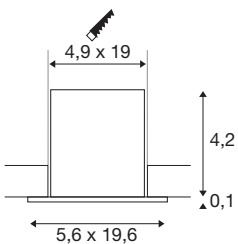

## MILANDOS 6

white recessed ceiling light, 3000K 45°

Minimalist, innovative and compact in design, the MILANDOS recessed ceiling light creates high-quality lighting. It shines above all with a true-to-life colour reproduction index of over 90 out of 60,000. With its simple design, the square recessed ceiling light made of aluminium and polycarbonate (PC) blends stylishly into any room. With a UGR of 23, it conjures up a high-quality, glare-free light. The spotlight is also quick and easy to install. Experience MILANDOS in action and convince yourself of a successful lighting experience.

## TECHNICAL DATA

Item no.:	1005418
Secondary power / secondary voltage	700mA
Length	19.6 cm
Width	5.6 cm
Height	4.3 cm
Installation length	19 cm
Installation width	4.9 cm
Installation depth	7 cm
Net weight	0.323 kg
Gross weight	0.383 kg
IP Code	IP 20
Safety class	III
Impact resistance class	IK02
Assembly	Recessed
Assembly details	Ceiling
Lumen	980 lm
Colour temperature	3000 Kelvin
Beam angle	45 °
Color	white
CRI	90
UGR ≤	23
LXXBXX data	L80B50