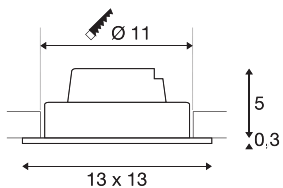

NEW TRIA 1 SET

recessed fitting, LED, 2700K, square, black, 38°, 16W, incl. driver, clip springs

The simplicity and effectiveness of the NEW TRIA 1 SET is captivating. It is available in black, white, or brushed aluminium, in round or square form as well as single-headed or as multi-lamp. Equipped with a powerful, warm white premium COB LED in a tilttable mount, as well as LED driver included in the scope of supply, the set can be used in any lighting situation. The electrical connection is made directly to the 230V mains supply.

TECHNICAL DATA

Item no.:	114240
Primary nominal voltage	220-240V ~50/60Hz mA/V
Secondary power / secondary voltage	350mA
Length	13 cm
Width	13 cm
Height	5.3 cm
Installation diameter	11 cm
Installation depth	6 cm
Net weight	0.493 kg
Gross weight	0.587 kg
IP Code	IP 20
Safety class	II
Assembly	Recessed
Assembly details	Ceiling
Dimmable	Yes
Dimming technology	Leading edge, trailing edge
Wattage	14 W
Lumen	1010 lm
Colour temperature	2700 Kelvin
Beam angle	38 °
Color	black
CRI	80