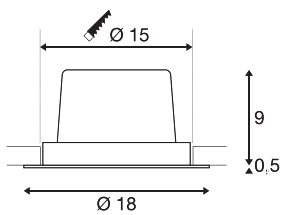

## NEW TRIA 1 SET

recessed fitting, LED, 3000K, round, white, 30°, 29W  
incl. driver, clip springs

The simplicity and effectiveness of the NEW TRIA 1 SET is captivating. It is available in black, white, or brushed aluminium, in round or square form as well as single-headed or as multi-lamp. Equipped with a powerful, warm white premium COB LED in a tilttable mount, as well as LED driver included in the scope of supply, the set can be used in any lighting situation. The electrical connection is made directly to the 230V mains supply.

## TECHNICAL DATA

Item no.:	114271
Primary nominal voltage	220-240V ~50/60Hz mA/V
Secondary power / secondary voltage	700mA
Height	9.5 cm
Diameter	18 cm
Installation diameter	15 cm
Installation depth	10 cm
Net weight	0.908 kg
Gross weight	1.051 kg
IP Code	IP 20
Safety class	II
Assembly	Recessed
Assembly details	Ceiling
Dimmable	Yes
Dimming technology	1-10V
Wattage	29 W
Lumen	2700 lm
Colour temperature	3000 Kelvin
Beam angle	30 °
Color	white
CRI	80
LXXBXX data	L70B50