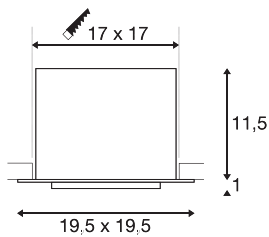

KADUX 1 SET

recessed fitting, single-headed LED, 3000K ex, square, matt white, 30°, 29W, incl. driver, clip springs

The KADUX recessed fitting series has a robust housing with appealing, high-quality looks. This XL Type LED Set is multi-directional, allowing individual focus of the light beam. Its high output, warm white Premium COB LED produces exceptionally powerful illumination. The KADUX 1 SET recessed fitting comes ready for direct connection to 230V mains.

TECHNICAL DATA

Item no.:	115731
Primary nominal voltage	220-240V ~50/60Hz mA/V
Secondary power / secondary voltage	700mA
Length	19.5 cm
Width	19.5 cm
Height	12.5 cm
Installation length	17 cm
Installation width	17 cm
Installation depth	12.5 cm
Net weight	1.584 kg
Gross weight	1.943 kg
IP Code	IP 20
Safety class	II
Assembly	Recessed
Assembly details	Ceiling
Dimmable	Yes
Dimming technology	1-10V
Wattage	29 W
Lumen	2700 lm
Colour temperature	3000 Kelvin
Beam angle	30 °
Color	white

Light Source

916475	
--------	---

Accessories

470505	EP1 DIMMER , 1-10V, max. 10W
--------	---------------------------------

CRI	80
LXXBXX data	L70B50
Minimum ambient temperature	-25 °C
Maximum ambient temperature	35 °C
BIG WHITE Page	380