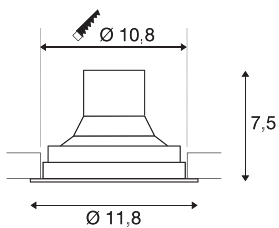

TECHNICAL DATA

Item no.:	116310
Number of different light outlets	1
Primary nominal voltage	220-240V ~50/60Hz mA/V
Secondary power / secondary voltage	250mA
Height	7.5 cm
Diameter	11.8 cm
Installation diameter	10.8 cm
Installation depth	8 cm
Net weight	0.424 kg
Gross weight	0.497 kg
IP Code	IP 20
Safety class	II
Assembly	Recessed
Assembly details	Ceiling
Dimmable	Yes
Dimming technology	trailing edge
Wattage	12 W
Lumen	700 lm
Colour temperature	3000 Kelvin
Beam angle	60 °
Color	black
CRI	80