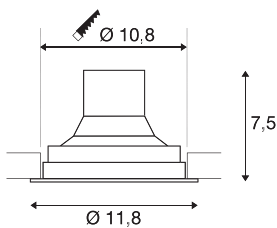

## TECHNICAL DATA

Item no.:	116311
Number of different light outlets	1
Primary nominal voltage	220-240V ~50/60Hz mA/V
Secondary power / secondary voltage	250mA
Height	7.5 cm
Diameter	11.8 cm
Installation diameter	10.8 cm
Installation depth	8 cm
Net weight	0.438 kg
Gross weight	0.507 kg
IP Code	IP 20
Safety class	II
Assembly	Recessed
Assembly details	Ceiling
Dimmable	Yes
Dimming technology	trailing edge
Wattage	12 W
Lumen	700 lm
Colour temperature	3000 Kelvin
Beam angle	60 °
Color	white
CRI	96