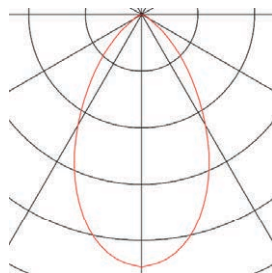

## TECHNICAL DATA

Item no.:	116311
Number of different light outlets	1
Primary nominal voltage	220-240V ~50/60Hz mA/V
Secondary power / secondary voltage	250mA
Height	7.5 cm
Diameter	11.8 cm
Installation diameter	10.8 cm
Installation depth	8 cm
Net weight	0.438 kg
Gross weight	0.507 kg
IP Code	IP 20
Safety class	II
Assembly	Recessed
Assembly details	Ceiling
Dimmable	Yes
Dimming technology	trailing edge
Wattage	12 W
Lumen	700 lm
Colour temperature	3000 Kelvin
Beam angle	60 °
Color	white
CRI	96