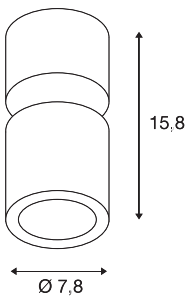

TECHNICAL DATA

Item no.:	116331
Number of different light outlets	1
Primary nominal voltage	220-240V ~50/60Hz mA/V
Secondary power / secondary voltage	250mA
Height	15.8 cm
Diameter	7.8 cm
Net weight	0.613 kg
Gross weight	0.681 kg
IP Code	IP 20
Safety class	I
Assembly	Surface
Assembly details	Ceiling
Dimmable	Yes
Dimming technology	trailing edge
Wattage	12 W
Lumen	700 lm
Colour temperature	3000 Kelvin
Beam angle	60 °
Color	white
CRI	80
LXXBXX data	L70B50
BIG WHITE Page	271