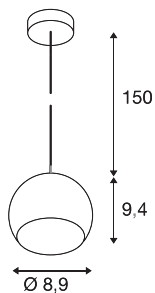

LIGHT EYE BALL pendant

LED GU10, white/chrome, clear cable, white/chrome ceiling plate, 5W

The popular design of the LIGHT EYE series, as pendant for use with GU10 type high-voltage halogen lamps. The pendant, which has a suspension length of 150 cm, is available with a number of differently coloured housings. The LIGHT EYE BALL pendant is ready for direct connection to the 230V mains supply.

TECHNICAL DATA

Item no.:	133491
Socket	GU10
Lamp	QPAR51
Number of sockets	1
Lamps included	No
Primary nominal voltage	220-240V ~50/60Hz mA/V
Pendant length	150 cm
Height	9.4 cm
Diameter	8.9 cm
Net weight	0.318 kg
Gross weight	0.387 kg
IP Code	IP 20
Safety class	I
Assembly	Surface
Assembly details	Ceiling
Wattage	6 W
Color	white
BIG WHITE Page	172