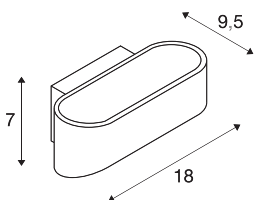

## ASSO 70 wall light

LED, 3000K, oval, white, L/W/H 18/9.5/7.1 cm

The distinctive LED UP/DOWN recessed wall light ASSO 70 is equipped with one ultra-modern, powerful COB LED which emits its warm white light indirectly. Thus it is ideal for glare-free lighting of stairs, staircases and rooms. Due to the incorporated constant current LED driver, placed within the canopy, the electrical connection is made directly to 230V mains supply. This luminaire contains built-in LED lamps.

## TECHNICAL DATA

|                                     |                        |
|-------------------------------------|------------------------|
| Item no.:                           | 151311                 |
| Primary nominal voltage             | 100-240V ~50/60Hz mA/V |
| Secondary power / secondary voltage | 500mA                  |
| Width                               | 18 cm                  |
| Height                              | 7 cm                   |
| Depth                               | 9.5 cm                 |
| Net weight                          | 0.658 kg               |
| Gross weight                        | 0.809 kg               |
| IP Code                             | IP 20                  |
| Safety class                        | I                      |
| Assembly                            | Surface                |
| Assembly details                    | Wall                   |
| Wattage                             | 6 W                    |
| Lumen                               | 440 lm                 |
| Colour temperature                  | 3000 Kelvin            |
| Color                               | white                  |
| CRI                                 | 90                     |
| LXXBXX data                         | L70B50                 |
| BIG WHITE Page                      | 200                    |