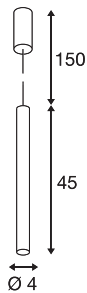

HELIA 40

pendant, LED, 3000K, round, white, 9W

With the HELIA 40 you have a pendant with a purist and clear design. This luminaire is available in black, white and brushed copper. A 9 W warm-white premium LED is integrated, this is supplied from the built-in constant current driver. The luminaire is delivered with a 1.5 m connection lead. This means the luminaire is ready for direct connection to the 230V mains supply.

TECHNICAL DATA

Item no.:	152371
Primary nominal voltage	220-240V ~50/60Hz mA/V
Secondary power / secondary voltage	500mA
Length	45 cm
Pendant length	150 cm
Diameter	4 cm
Net weight	0.88 kg
Gross weight	1.081 kg
IP Code	IP 20
Safety class	I
Assembly	Surface
Assembly details	Ceiling
Dimmable	Yes
Dimming technology	trailing edge
Wattage	10 W
Lumen	830 lm
Colour temperature	3000 Kelvin
Beam angle	30 °
Color	white
CRI	90
LXXBXX data	L70B50
Minimum ambient temperature	-20 °C

Light Source

916387		Maximum ambient temperature	35 °C
		BIG WHITE Page	159