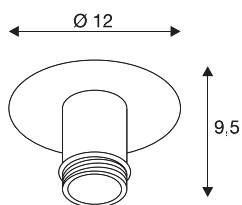

FENDA

ceiling light, ceiling plate, A60, chrome, without shade, max. 60W

The FENDA Ceiling Rosette from our MIX & MATCH System enables individual combinations with our variously coloured FENDA Lamp Shades. With its built-in E27 holder, the luminaire is suitable for LEDs and energy saving lamps.

TECHNICAL DATA

Item no.:	155552
Socket	E27
Number of sockets	1
Height	10 cm
Diameter	12 cm
Net weight	0.338 kg
Gross weight	0.45 kg
IP Code	IP 20
Safety class	I
Assembly	Surface
Assembly details	Ceiling
Wattage	60 W
Color	chrome
BIG WHITE Page	276