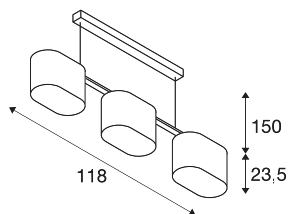

TECHNICAL DATA

Item no.:	155870
Socket	E27
Number of sockets	3
Primary nominal voltage	220-240V ~50/60Hz mA/V
Length	118 cm
Pendant length	150 cm
Width	15.5 cm
Height	23.5 cm
Net weight	2.996 kg
Gross weight	5.202 kg
IP Code	IP 20
Safety class	I
Assembly	Surface
Assembly details	Ceiling
Wattage	60 W
Color	black
BIG WHITE Page	156