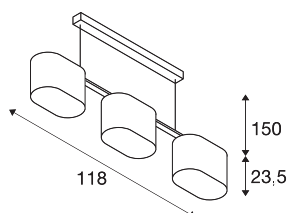

TRIADEM

pendant, triple-headed, A60, white shade, max. 180W

The TRIADEM pendant is an extension of the SOPRANA OVAL family. Thus, the TRIADEM also has beautifully formed and modern textile shades. The entire series is equipped with E27 holders which allow for the use of all variations of standard and energy saving lamps, as well as LEDs. It is connected directly to the 230V mains supply. Irrespective of the individual shade colour, all metal parts have an attractive chrome finish.

TECHNICAL DATA

Item no.:	155871
Socket	E27
Number of sockets	3
Primary nominal voltage	220-240V ~50/60Hz mA/V
Length	118 cm
Pendant length	150 cm
Width	15.5 cm
Height	23.5 cm
Net weight	3.006 kg
Gross weight	5.253 kg
IP Code	IP 20
Safety class	I
Assembly	Surface
Assembly details	Ceiling
Wattage	60 W
Color	white
BIG WHITE Page	156