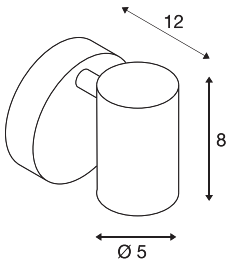

HELIA

wall and ceiling light, single-headed, LED, 3000K, 35°, black

The functional HELIA wall and ceiling light consists of an aluminium structure that is optionally available with a black or white housing. The lamp head can also be rotated and swivelled. Thanks to the built-in Premium LED, the single-headed HELIA luminaire is ready for direct connection to the 230V mains power supply.

TECHNICAL DATA

Item no.:	156500
Primary nominal voltage	220-240V ~50/60Hz mA/V
Secondary power / secondary voltage	500mA
Width	9 cm
Height	9.5 cm
Depth	12 cm
Net weight	0.437 kg
Gross weight	0.574 kg
IP Code	IP 20
Safety class	I
Assembly	Surface
Assembly details	Ceiling, Wall
Dimmable	Yes
Dimming technology	trailing edge
Wattage	10 W
Lumen	700 lm
Colour temperature	3000 Kelvin
Beam angle	35 °
Color	black
CRI	90
LXXBXX data	L70B50
Minimum ambient temperature	-20 °C

Light Source

916387		Maximum ambient temperature	50 °C
		BIG WHITE Page	299