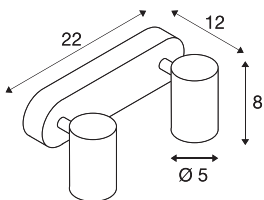

HELIA

wall and ceiling light, double-headed, LED, 3000K, 35°, white

The functional HELIA wall and ceiling light consists of an aluminium structure that is optionally available with a black or white housing. The lamp heads can also be rotated and swivelled. Thanks to the built-in Premium LED, the twin-headed HELIA luminaire is ready for direct connection to the 230V mains power supply.

TECHNICAL DATA

Item no.:	156511
Primary nominal voltage	220-240V ~50/60Hz mA/V
Secondary power / secondary voltage	500mA
Length	22 cm
Width	9 cm
Height	11.9 cm
Net weight	0.759 kg
Gross weight	0.93 kg
IP Code	IP 20
Safety class	I
Assembly	Surface
Assembly details	Ceiling, Wall
Dimmable	Yes
Dimming technology	trailing edge
Wattage	17 W
Lumen	1200 lm
Colour temperature	3000 Kelvin
Beam angle	35 °
Color	white
CRI	90
LXXBXX data	L70B50
Minimum ambient temperature	-20 °C

Light Source

916381		Maximum ambient temperature	50 °C
		BIG WHITE Page	299