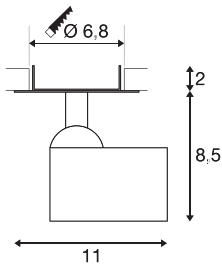

HELIA EL

LED Indoor recessed ceiling light, black, 3000K, 35°

Rotating and swivelling HELIA LED spot for recessed ceiling installation. The luminaire impresses with its slim design and is therefore ideal for modern lighting concepts. The luminaire is made from aluminium and equipped with a Premium LED module. An additional LED driver is required for operation.

TECHNICAL DATA

| | |
|-------------------------------------|---------------|
| Item no.: | 156530 |
| Secondary power / secondary voltage | 500mA |
| Length | 11 cm |
| Width | 11.5 cm |
| Height | 10.5 cm |
| Installation diameter | 6.8 cm |
| Installation depth | 5 cm |
| Net weight | 0.27 kg |
| Gross weight | 0.39 kg |
| IP Code | IP 20 |
| Safety class | III |
| Assembly | Recessed |
| Assembly details | Ceiling, Wall |
| Wattage | 9 W |
| Lumen | 700 lm |
| Colour temperature | 3000 Kelvin |
| Beam angle | 35 ° |
| Color | black |
| CRI | 90 |
| LXXBXX data | L70B50 |
| Minimum ambient temperature | -20 °C |
| Maximum ambient temperature | 50 °C |