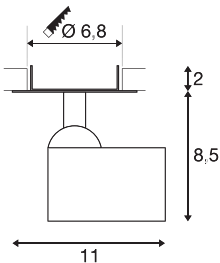

HELIA EL

LED Indoor recessed ceiling light, white, 3000K, 35°

Rotating and swivelling HELIA LED spot for recessed ceiling installation. The luminaire impresses with its slim design and is therefore ideal for modern lighting concepts. The luminaire is made from aluminium and equipped with a Premium LED module. An additional LED driver is required for operation.

TECHNICAL DATA

Item no.:	156531
Secondary power / secondary voltage	500mA
Length	11 cm
Width	11.5 cm
Height	10.5 cm
Installation diameter	6.8 cm
Installation depth	5 cm
Net weight	0.279 kg
Gross weight	0.402 kg
IP Code	IP 20
Safety class	III
Assembly	Recessed
Assembly details	Ceiling, Wall
Wattage	9 W
Lumen	800 lm
Colour temperature	3000 Kelvin
Beam angle	35 °
Color	white
CRI	90
LXXBXX data	L70B50
Minimum ambient temperature	-20 °C
Maximum ambient temperature	50 °C