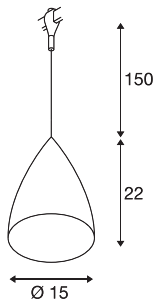

TONGA 4

pendant for 240V track EASYTEC II, C35, black, white ceramic, max. 60W

BIMA 4 240V spot with suitable adapter for the EASYTEC II track system. The luminaire is made of aluminium and has a lamp shade made of ceramic. The built-in E14 socket is suitable for LED and energy-saving lamps. The pendant length is 1.5 m.

TECHNICAL DATA

Item no.:	184530
Socket	E14
Lamp	C35
Number of sockets	1
Lamps included	No
Primary nominal voltage	220-240V ~50/60Hz mA/V
Length	22 cm
Pendant length	150 cm
Height	181 cm
Diameter	15 cm
Net weight	0.854 kg
Gross weight	1.216 kg
IP Code	IP 20
Safety class	I
Assembly	Surface
Assembly details	Ceiling, Track Ceiling
Wattage	60 W
Color	black
BIG WHITE Page	494