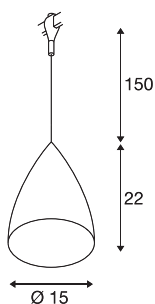

## TONGA 4

pendant for 240V track EASYTEC II, C35, silver-grey, white ceramic, max. 60W

BIMA 4 240V spot with suitable adapter for the EASYTEC II track system. The luminaire is made of aluminium and has a lamp shade made of ceramic. The built-in E14 socket is suitable for LED and energy-saving lamps. The pendant length is 1.5 m.

## TECHNICAL DATA

Item no.:	184534
Socket	E14
Lamp	C35
Number of sockets	1
Lamps included	No
Primary nominal voltage	220-240V ~50/60Hz mA/V
Length	22 cm
Pendant length	150 cm
Height	181 cm
Diameter	15 cm
Net weight	0.813 kg
Gross weight	1.175 kg
IP Code	IP 20
Safety class	I
Assembly	Surface
Assembly details	Ceiling, Track Ceiling
Wattage	60 W
Color	grey
BIG WHITE Page	494