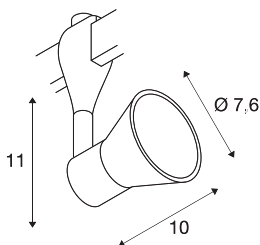

## ANILA

spot for 240V track EASYTEC II, QPAR51, silver-grey, max. 50W

ANILA swivelling and tiltable 240V floodlight with suitable adapter for the EASYTEC II track system. The luminaire is made of aluminium and clear glass and, thanks to the built-in GU10 socket, is suitable for both halogen and LED lamps.

## TECHNICAL DATA

Item no.:	184634
Socket	GU10
Lamp	QPAR51
Number of sockets	1
Lamps included	No
Primary nominal voltage	220-240V ~50/60Hz mA/V
Tilt range	120 °
Horizontal rotation range	350 °
Length	10 cm
Height	11 cm
Diameter	7.6 cm
Net weight	0.258 kg
Gross weight	0.357 kg
IP Code	IP 20
Safety class	I
Assembly	Surface
Assembly details	Ceiling,Track Ceiling,Track Wall,Wall
Wattage	50 W
Color	grey
BIG WHITE Page	494