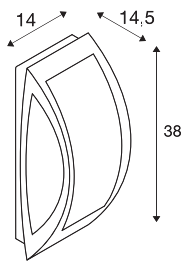

## MERIDIAN 2

outdoor wall and ceiling light, TC-(D,H,T,Q)SE, IP54, anthracite, max. 25W

Aluminium-made wall and ceiling light of the MERIDIAN series with opalescent polycarbonate illumination surface. With protection class IP54, the luminaire is available in several colour versions and is suitable for outdoor use. The electrical connection is made directly to the 230V mains supply. The MERIDIAN series also includes alternative wall lights of different designs.

## TECHNICAL DATA

Item no.:	230445
Socket	E27
Number of sockets	1
Primary nominal voltage	220-240V ~50/60Hz mA/V
Width	14 cm
Height	38 cm
Depth	14.5 cm
Net weight	1.293 kg
Gross weight	1.491 kg
IP Code	IP 54
Safety class	I
Assembly	Surface
Assembly details	Ceiling, Wall
Wattage	25 W
Color	anthracite
BIG WHITE Page	1