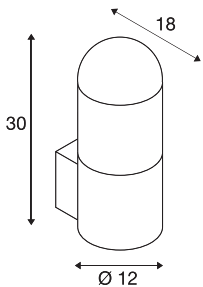

## C-POL WALL

outdoor wall light, TC-(D,H,T,Q)SE, IP54, anthracite, max. 24W

The C-POL WALL wall light made from aluminium provides glare-free illumination by the construction of the incorporated grid. It is suitable for use outdoors thanks to its IP44 protection class. The C-POL series also contains a floor stand and can therefore be used universally.

## TECHNICAL DATA

Item no.:	231465
Socket	E27
Number of sockets	1
Primary nominal voltage	220-240V ~50/60Hz mA/V
Width	12 cm
Height	30 cm
Depth	18 cm
Net weight	1.648 kg
Gross weight	1.826 kg
IP Code	IP 54
Safety class	I
Assembly	Surface
Assembly details	Wall
Wattage	24 W
Color	anthracite
BIG WHITE Page	659