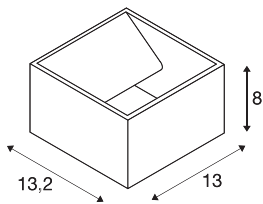

LOGS WALL

outdoor wall light, LED, 3000K, IP44, square, silver-grey, 8W

The indirect LED wall luminaire LOGS WALL is made from aluminium and equipped with a high-performance planar LED. Depending on the version various housing colours are available. The required driver for direct connection to 230V mains supply is included in each package. In addition, the installation can be extended by floor lamps of the series.

TECHNICAL DATA

Item no.:	232104
Primary nominal voltage	220-240V ~50/60Hz mA/V
Secondary power / secondary voltage	500mA
Width	13 cm
Height	8 cm
Depth	13.2 cm
Net weight	0.93 kg
Gross weight	1.201 kg
IP Code	IP 65
Safety class	I
Assembly	Surface
Assembly details	Wall
Wattage	9.5 W
Lumen	570 lm
Colour temperature	3000 Kelvin
Color	silver
CRI	80
LXXBXX data	L70B50
Maximum ambient temperature	40 °C
BIG WHITE Page	652