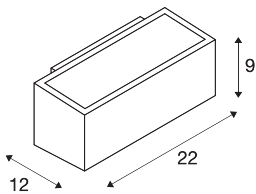

BOX

outdoor wall light, QT-DE12, IP44, square, up/down, anthracite, max. 80W

Single-headed wall light BOX consisting of aluminium and glass that covers the two light outlets opposite to one another (UP/DOWN). It is protection class IP44 and suitable for outdoor use. The electrical connection of the luminaire, which comes in various colours, is made directly to the 230V mains supply.

TECHNICAL DATA

Item no.:	232485
Socket	R7s 78mm
Lamp	QT-DE12
Number of sockets	1
Lamps included	No
Number of different light outlets	2
Primary nominal voltage	220-240V ~50/60Hz mA/V
Width	22 cm
Height	9 cm
Depth	12 cm
Net weight	1.291 kg
Gross weight	1.391 kg
IP Code	IP 44
Safety class	I
Assembly	Surface
Assembly details	Wall
Wattage	80 W
Color	anthracite
BIG WHITE Page	652