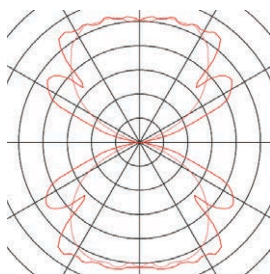

BOX

outdoor wall light, QT-DE12, IP44, square, up/down, anthracite, max. 80W

Single-headed wall light BOX consisting of aluminium and glass that covers the two light outlets opposite to one another (UP/DOWN). It is protection class IP44 and suitable for outdoor use. The electrical connection of the luminaire, which comes in various colours, is made directly to the 230V mains supply.

TECHNICAL DATA

Item no.:	232485
Socket	R7s 78mm
Lamp	QT-DE12
Number of sockets	1
Lamps included	No
Number of different light outlets	2
Primary nominal voltage	220-240V ~50/60Hz mA/V
Width	22 cm
Height	9 cm
Depth	12 cm
Net weight	1.291 kg
Gross weight	1.391 kg
IP Code	IP 44
Safety class	I
Assembly	Surface
Assembly details	Wall
Wattage	80 W
Color	anthracite
BIG WHITE Page	652